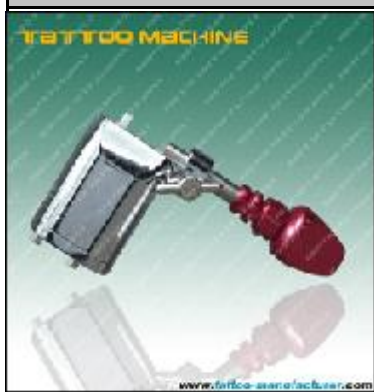

 <p>TATTOO MACHINE</p> <p>www.tattoo-manufacturer.com</p>	Product Name	Motor tattoo machine		
	Item No.	RT-TM7002		
	Packing Size	(L)10.5X(B)8.5X(H)4cm		
	Weight	180g		
	Unit Price	\$13		

 <p>TATTOO MACHINE</p> <p>www.tattoo-manufacturer.com</p>	Product Name	Motor tattoo machine		
	Item No.	RT-TM7003		
	Packing Size	(L)10.5X(B)8.5X(H)4cm		
	Weight	180g		
	Unit Price	\$13		

 <p>TATTOO MACHINE</p> <p>www.tattoo-manufacturer.com</p>	Product Name	Motor tattoo machine		
	Item No.	RT-TM7004		
	Packing Size	(L)10.5X(B)8.5X(H)4cm		
	Weight	230g		
	Unit Price	\$13		

 <p>TATTOO MACHINE</p> <p>www.tattoo-manufacturer.com</p>	Product Name	Motor tattoo machine		
	Item No.	RT-TM7005		
	Packing Size	(L)10.5X(B)8.5X(H)4cm		
	Weight	300g		
	Unit Price	\$22		

Product Name	Motor tattoo machine		
Item No.	RT-TM7006		
Packing Size	(L)10.5X(B)8.5X(H)4cm		
Weight	300g		
Unit Price	\$22		

Product Name	Motor tattoo machine		
Item No.	RT-TM7007		
Packing Size	(L)10.5X(B)8.5X(H)4cm		
Weight	200g		
Unit Price	\$12		

Product Name	Motor tattoo machine		
Item No.	RT-TM7008		
Packing Size	(L)10.5X(B)8.5X(H)4cm		
Weight	200g		
Unit Price	\$12		

Product Name	Motor tattoo machine		
Item No.	RT-TM7009		
Packing Size	(L)10.5X(B)8.5X(H)4cm		
Weight	200g		
Unit Price	\$12		