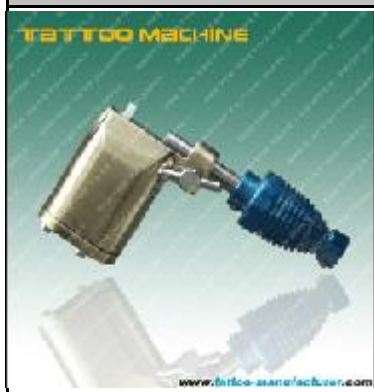

TATTOO MACHINE MOTOR	Price(USD) (1-5pcs)	Price(USD) (6-10pcs)	Price(USD) (>10pcs)
-----------------------------	---------------------	----------------------	---------------------

 <p>TATTOO MACHINE</p> <p>www.tattoo-manufacturer.com</p>	Product Name	Motor tattoo machine		
	Item No.	RT-TM7001		
	Packing Size	(L)10.5X(B)8.5X(H)4cm		
	Weight	180g		
	Unit Price	\$13		

 <p>TATTOO MACHINE</p> <p>www.tattoo-manufacturer.com</p>	Product Name	Motor tattoo machine		
	Item No.	RT-TM7002		
	Packing Size	(L)10.5X(B)8.5X(H)4cm		
	Weight	180g		
	Unit Price	\$13		

 <p>TATTOO MACHINE</p> <p>www.tattoo-manufacturer.com</p>	Product Name	Motor tattoo machine		
	Item No.	RT-TM7003		
	Packing Size	(L)10.5X(B)8.5X(H)4cm		
	Weight	180g		
	Unit Price	\$13		

 <p>TATTOO MACHINE</p> <p>www.tattoo-manufacturer.com</p>	Product Name	Motor tattoo machine		
	Item No.	RT-TM7004		
	Packing Size	(L)10.5X(B)8.5X(H)4cm		
	Weight	230g		
	Unit Price	\$13		

 <p>TATTOO MACHINE</p> <p>www.tattoo-manufacturer.com</p>	Product Name	Motor tattoo machine		
	Item No.	RT-TM7005		
	Packing Size	(L)10.5X(B)8.5X(H)4cm		
	Weight	300g		
	Unit Price	\$22		

Product Name	Motor tattoo machine		
Item No.	RT-TM7006		
Packing Size	(L)10.5X(B)8.5X(H)4cm		
Weight	300g		
Unit Price	\$22		

Product Name	Motor tattoo machine		
Item No.	RT-TM7007		
Packing Size	(L)10.5X(B)8.5X(H)4cm		
Weight	200g		
Unit Price	\$12		